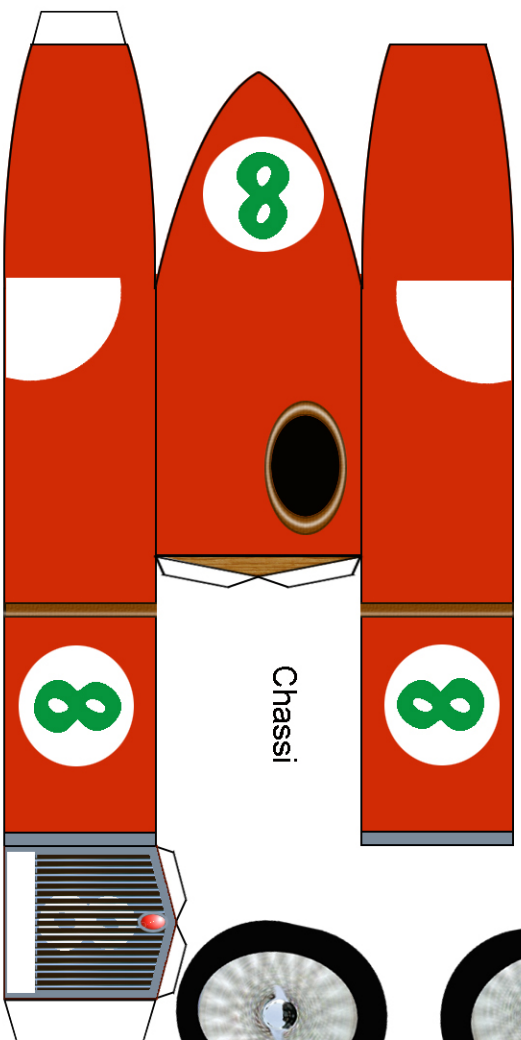

Rudy's Roundabout

Tires

Thick tires (optional)

Axle

Hood

Head R

Head L

Center

Neck

Head R

Head L

center

* For English version print inverted.

© 2005 DHTS SDG